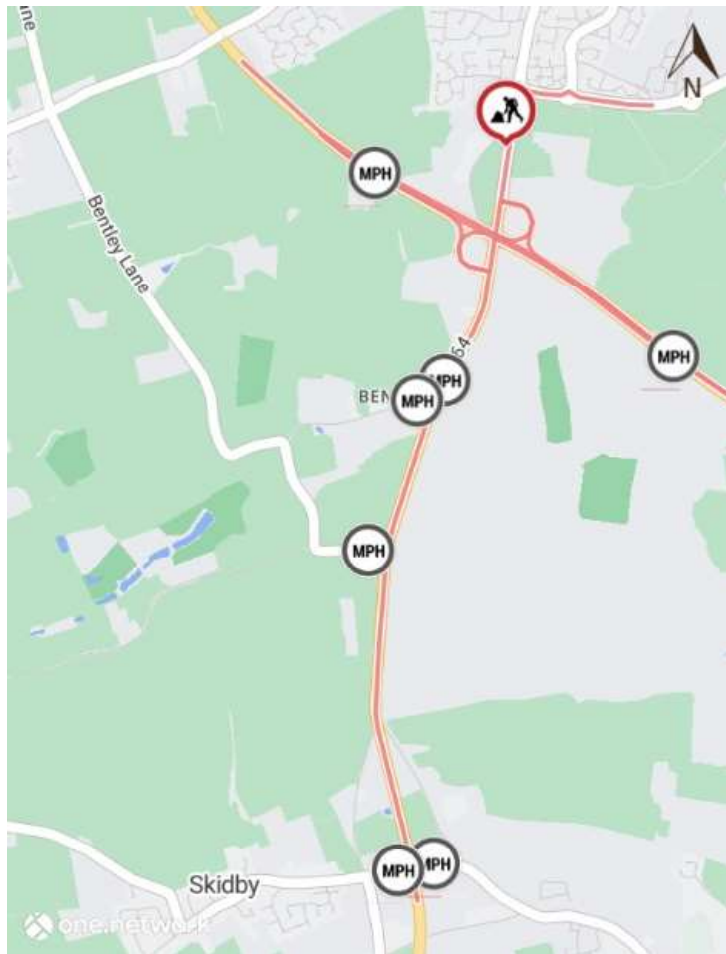

**PROPOSED PLAN OF WORKS**

**Site :** Beverley, A164    **Plan Number:** 136447258    **Dates:** 8th January 2024    **Drawn by:** Fran King

Map data © [MapTiler](#) © [OpenStreetMap contributors](#)